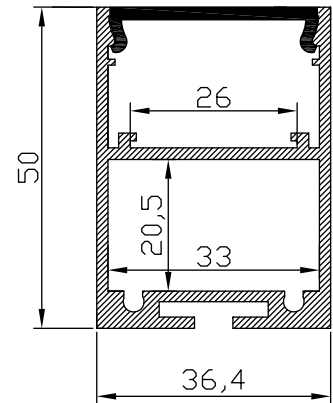

Color 

Unit: mm

Features:

1. Model: HL-BAPL045
2. Material: AL6063+PC
3. Surface: Anodized/Painting
4. Lighting source width: 26mm
5. Length: 4m/max
6. Installation: For offices / conference rooms / supermarkets / home lighting application.

Accessory:

End Cap

Aluminum Profile

Connector

Cover

Installation: